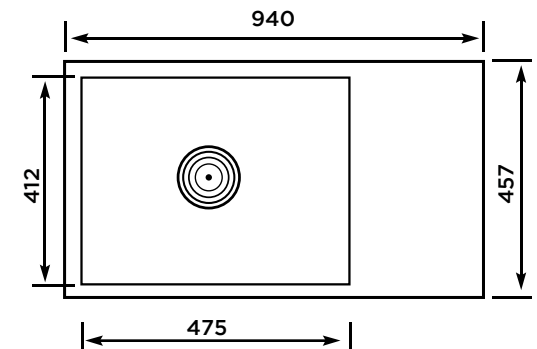

EXOTIC 18x18

Material	SS304 (Stainless Steel)
Depth	229mm / 9 Inch
Overall Size	457 x 457mm / 18 x 18
Finish	Satin
MRP	12100/- (Incl. of all taxes)

EXOTIC 20x17

Material	SS304 (Stainless Steel)
Depth	229mm / 9 Inch
Overall Size	508 X 432mm / 20 X 17
Finish	Satin
MRP	10900/- (Incl. of all taxes)

EXOTIC 21x18

Material	SS304 (Stainless Steel)
Depth	229mm / 9 Inch
Overall Size	533 X 457mm / 21 X 18
Finish	Satin
MRP	12600/- (Incl. of all taxes)

EXOTIC 24x18

Material	SS304 (Stainless Steel)
Depth	229mm / 9 Inch
Overall Size	610 X 457mm / 24 X 18
Finish	Satin
MRP	13900/- (Incl. of all taxes)

EXOTIC 26x20

Material	SS304 (Stainless Steel)
Depth	229mm / 9 Inch
Overall Size	660 X 508mm / 26 X 20
Finish	Satin
MRP	15400/- (Incl. of all taxes)

EXOTIC OPTRA 37x18

Material SS304 (Stainless Steel)
Depth 229mm / 9 Inch
Overall Size 940 X 457mm / 37X18
Finish Satin
MRP 18900/- (Incl. of all taxes)

EXOTIC OPTRA 40x20

Material SS304 (Stainless Steel)
Depth 229mm / 9 Inch
Overall Size 1016 X 508mm / 40X20
Finish Satin
MRP 22300/- (Incl. of all taxes)

EXOTIC TUFF 37x18

Material SS304 (Stainless Steel)
Depth 229mm / 9 Inch
Overall Size 940 X 457mm / 37x18
Finish Satin
MRP 18400/- (Incl. of all taxes)