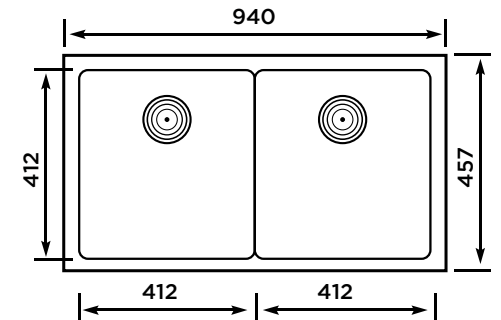

EXOTIC 18x18

Material	SS304 (Stainless Steel)
Depth	229mm / 9 Inch
Overall Size	457 x 457mm / 18 x 18
Finish	Satin
MRP	12100/- (Incl. of all taxes)

EXOTIC 20x17

Material	SS304 (Stainless Steel)
Depth	229mm / 9 Inch
Overall Size	508 X 432mm / 20 X 17
Finish	Satin
MRP	10900/- (Incl. of all taxes)

EXOTIC 21x18

Material	SS304 (Stainless Steel)
Depth	229mm / 9 Inch
Overall Size	533 X 457mm / 21 X 18
Finish	Satin
MRP	12600/- (Incl. of all taxes)

EXOTIC 24x18

Material	SS304 (Stainless Steel)
Depth	229mm / 9 Inch
Overall Size	610 X 457mm / 24 X 18
Finish	Satin
MRP	13900/- (Incl. of all taxes)

EXOTIC 26x20

Material	SS304 (Stainless Steel)
Depth	229mm / 9 Inch
Overall Size	660 X 508mm / 26 X 20
Finish	Satin
MRP	15400/- (Incl. of all taxes)

EXOTIC OPTRA 37x18

Material SS304 (Stainless Steel)
Depth 229mm / 9 Inch
Overall Size 940 X 457mm / 37X18
Finish Satin
MRP 18900/- (Incl. of all taxes)

EXOTIC OPTRA 40x20

Material SS304 (Stainless Steel)
Depth 229mm / 9 Inch
Overall Size 1016 X 508mm / 40X20
Finish Satin
MRP 22300/- (Incl. of all taxes)

EXOTIC TUFF 37x18

Material SS304 (Stainless Steel)
Depth 229mm / 9 Inch
Overall Size 940 X 457mm / 37x18
Finish Satin
MRP 18400/- (Incl. of all taxes)