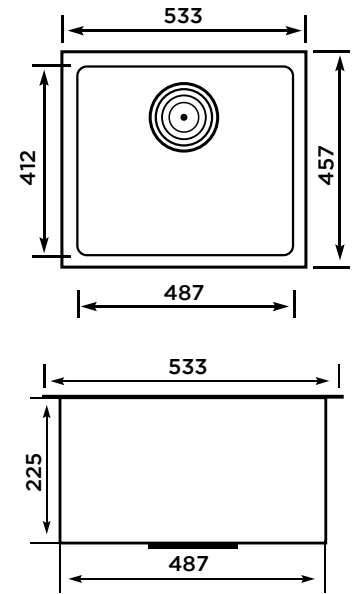

EXOTIC 18x18

Material	SS304 (Stainless Steel)
Depth	229mm / 9 Inch
Overall Size	457 x 457mm / 18 x 18
Finish	Satin
MRP	12100/- (Incl. of all taxes)

EXOTIC 20x17

Material	SS304 (Stainless Steel)
Depth	229mm / 9 Inch
Overall Size	508 X 432mm / 20 X 17
Finish	Satin
MRP	10900/- (Incl. of all taxes)

EXOTIC 21x18

Material	SS304 (Stainless Steel)
Depth	229mm / 9 Inch
Overall Size	533 X 457mm / 21 X 18
Finish	Satin
MRP	12600/- (Incl. of all taxes)

EXOTIC 24x18

Material	SS304 (Stainless Steel)
Depth	229mm / 9 Inch
Overall Size	610 X 457mm / 24 X 18
Finish	Satin
MRP	13900/- (Incl. of all taxes)

EXOTIC 26x20

Material	SS304 (Stainless Steel)
Depth	229mm / 9 Inch
Overall Size	660 X 508mm / 26 X 20
Finish	Satin
MRP	15400/- (Incl. of all taxes)

EXOTIC OPTRA 37x18

Material SS304 (Stainless Steel)
Depth 229mm / 9 Inch
Overall Size 940 X 457mm / 37X18
Finish Satin
MRP 18900/- (Incl. of all taxes)

PEARL 24x18

Material SS304 (Stainless Steel)
Depth 229mm / 9 Inch
Overall Size 610 X 457mm / 24x18
Finish Black
MRP 16700/- (Incl. of all taxes)

PEARL OPTRA 37x18

Material SS304 (Stainless Steel)
Depth 229mm / 9 Inch
Overall Size 940 X 457mm / 37x18
Finish Black
MRP 25600/- (Incl. of all taxes)