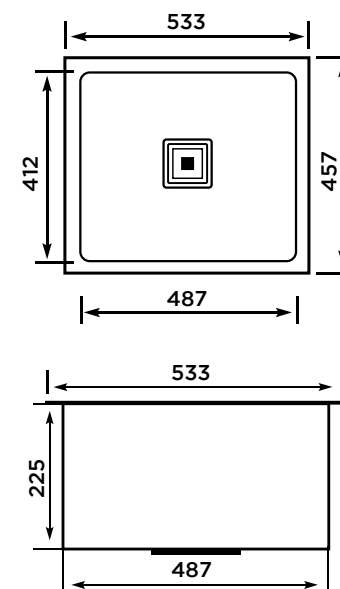

PEARL
SERIES

PEARL 20x17

Material SS304 (Stainless Steel)
Depth 229mm / 9 Inch
Overall Size 508 X 432mm / 20x17
Finish Black
MRP 13900/- (Incl. of all taxes)

PEARL 21x18

Material SS304 (Stainless Steel)
Depth 229mm / 9 Inch
Overall Size 533 X 457mm / 21x18
Finish Black
MRP 15400/- (Incl. of all taxes)

PEARL 24x18

Material SS304 (Stainless Steel)
Depth 229mm / 9 Inch
Overall Size 610 X 457mm / 24x18
Finish Black
MRP 16700/- (Incl. of all taxes)

PEARL OPTRA 37x18

Material SS304 (Stainless Steel)
Depth 229mm / 9 Inch
Overall Size 940 X 457mm / 37x18
Finish Black
MRP 25600/- (Incl. of all taxes)

PEARL OPTRA 40x20

Material SS304 (Stainless Steel)
Depth 229mm / 9 Inch
Overall Size 1016 X 500mm / 40x20
Finish Black
MRP 28900/- (Incl. of all taxes)

PEARL TUFF 37x18

Material SS304 (Stainless Steel)
Depth 229mm / 9 Inch
Overall Size 940 X 457mm / 37x18
Finish Black
MRP 21900/- (Incl. of all taxes)

PEARL CLASSIC 24x18

Material SS304 (Stainless Steel)
Depth 229mm / 9 Inch
Overall Size 610 X 457mm / 24x18
Finish Black
MRP 17500/- (Incl. of all taxes)

Resplendent in appearance.
Ravishing design . Radiance
of quality. Just immerse in
Hootic, it is a lifetime bond.