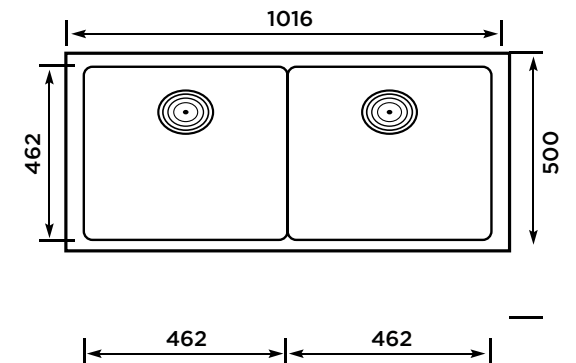

EXOTIC 21x18

Material	SS304 (Stainless Steel)
Depth	229mm / 9 Inch
Overall Size	533 X 457mm / 21 X 18
Finish	Satin
MRP	12600/- (Incl. of all taxes)

EXOTIC 24x18

Material	SS304 (Stainless Steel)
Depth	229mm / 9 Inch
Overall Size	610 X 457mm / 24 X 18
Finish	Satin
MRP	13900/- (Incl. of all taxes)

EXOTIC 26x20

Material	SS304 (Stainless Steel)
Depth	229mm / 9 Inch
Overall Size	660 X 508mm / 26 X 20
Finish	Satin
MRP	15400/- (Incl. of all taxes)

EXOTIC OPTRA 37x18

Material SS304 (Stainless Steel)
Depth 229mm / 9 Inch
Overall Size 940 X 457mm / 37X18
Finish Satin
MRP 18900/- (Incl. of all taxes)

EXOTIC OPTRA 40x20

Material SS304 (Stainless Steel)
Depth 229mm / 9 Inch
Overall Size 1016 X 508mm / 40X20
Finish Satin
MRP 22300/- (Incl. of all taxes)

EXOTIC TUFF 37x18

Material SS304 (Stainless Steel)
Depth 229mm / 9 Inch
Overall Size 940 X 457mm / 37x18
Finish Satin
MRP 18400/- (Incl. of all taxes)

PEARL 24x18

Material SS304 (Stainless Steel)
Depth 229mm / 9 Inch
Overall Size 610 X 457mm / 24x18
Finish Black
MRP 16700/- (Incl. of all taxes)

PEARL OPTRA 37x18

Material SS304 (Stainless Steel)
Depth 229mm / 9 Inch
Overall Size 940 X 457mm / 37x18
Finish Black
MRP 25600/- (Incl. of all taxes)