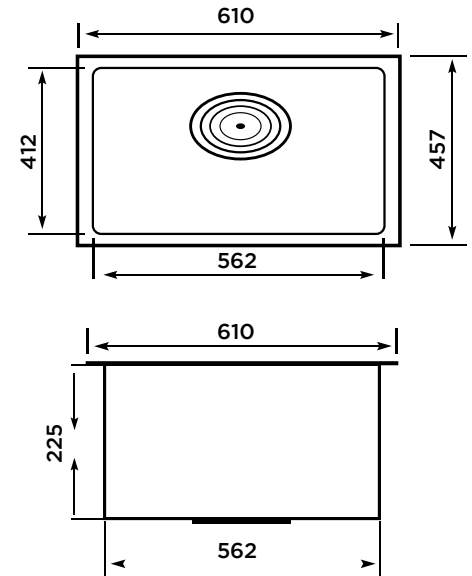

EXOTIC 18x18

Material	SS304 (Stainless Steel)
Depth	229mm / 9 Inch
Overall Size	457 x 457mm / 18 x 18
Finish	Satin
MRP	12100/- (Incl. of all taxes)

EXOTIC 20x17

Material	SS304 (Stainless Steel)
Depth	229mm / 9 Inch
Overall Size	508 X 432mm / 20 X 17
Finish	Satin
MRP	10900/- (Incl. of all taxes)

EXOTIC 21x18

Material	SS304 (Stainless Steel)
Depth	229mm / 9 Inch
Overall Size	533 X 457mm / 21 X 18
Finish	Satin
MRP	12600/- (Incl. of all taxes)

EXOTIC 24x18

Material	SS304 (Stainless Steel)
Depth	229mm / 9 Inch
Overall Size	610 X 457mm / 24 X 18
Finish	Satin
MRP	13900/- (Incl. of all taxes)

EXOTIC 26x20

Material	SS304 (Stainless Steel)
Depth	229mm / 9 Inch
Overall Size	660 X 508mm / 26 X 20
Finish	Satin
MRP	15400/- (Incl. of all taxes)

EXOTIC OPTRA 37x18

Material SS304 (Stainless Steel)
Depth 229mm / 9 Inch
Overall Size 940 X 457mm / 37X18
Finish Satin
MRP 18900/- (Incl. of all taxes)

PEARL CLASSIC 24x18

Material SS304 (Stainless Steel)
Depth 229mm / 9 Inch
Overall Size 610 X 457mm / 24x18
Finish Black
MRP 17500/- (Incl. of all taxes)

Resplendent in appearance.
Ravishing design . Radiance
of quality. Just immerse in
Hootic, it is a lifetime bond.