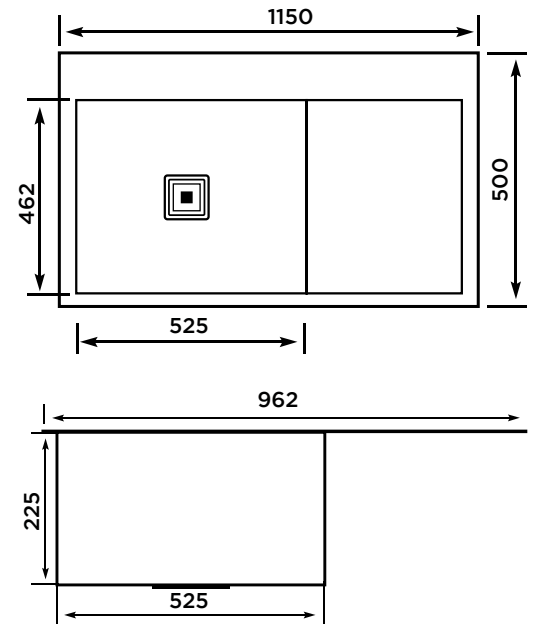

PEARL
SERIES

PEARL 20x17

Material SS304 (Stainless Steel)
Depth 229mm / 9 Inch
Overall Size 508 X 432mm / 20x17
Finish Black
MRP 13900/- (Incl. of all taxes)

PEARL 21x18

Material SS304 (Stainless Steel)
Depth 229mm / 9 Inch
Overall Size 533 X 457mm / 21x18
Finish Black
MRP 15400/- (Incl. of all taxes)

PEARL 24x18

Material SS304 (Stainless Steel)
Depth 229mm / 9 Inch
Overall Size 610 X 457mm / 24x18
Finish Black
MRP 16700/- (Incl. of all taxes)

PEARL OPTRA 37x18

Material SS304 (Stainless Steel)
Depth 229mm / 9 Inch
Overall Size 940 X 457mm / 37x18
Finish Black
MRP 25600/- (Incl. of all taxes)

PEARL OPTRA 40x20

Material SS304 (Stainless Steel)
Depth 229mm / 9 Inch
Overall Size 1016 X 500mm / 40x20
Finish Black
MRP 28900/- (Incl. of all taxes)

PEARL TUFF 37x18

Material SS304 (Stainless Steel)
Depth 229mm / 9 Inch
Overall Size 940 X 457mm / 37x18
Finish Black
MRP 21900/- (Incl. of all taxes)

PEARL CLASSIC 24x18

Material SS304 (Stainless Steel)
Depth 229mm / 9 Inch
Overall Size 610 X 457mm / 24x18
Finish Black
MRP 17500/- (Incl. of all taxes)

Resplendent in appearance.
Ravishing design . Radiance
of quality. Just immerse in
Hootic, it is a lifetime bond.