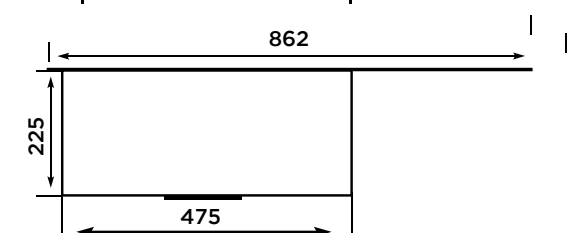

EXOTIC 21x18

Material	SS304 (Stainless Steel)
Depth	229mm / 9 Inch
Overall Size	533 X 457mm / 21 X 18
Finish	Satin
MRP	12600/- (Incl. of all taxes)

EXOTIC 24x18

Material	SS304 (Stainless Steel)
Depth	229mm / 9 Inch
Overall Size	610 X 457mm / 24 X 18
Finish	Satin
MRP	13900/- (Incl. of all taxes)

EXOTIC 26x20

Material	SS304 (Stainless Steel)
Depth	229mm / 9 Inch
Overall Size	660 X 508mm / 26 X 20
Finish	Satin
MRP	15400/- (Incl. of all taxes)

EXOTIC OPTRA 37x18

Material SS304 (Stainless Steel)
Depth 229mm / 9 Inch
Overall Size 940 X 457mm / 37X18
Finish Satin
MRP 18900/- (Incl. of all taxes)

EXOTIC OPTRA 40x20

Material SS304 (Stainless Steel)
Depth 229mm / 9 Inch
Overall Size 1016 X 508mm / 40X20
Finish Satin
MRP 22300/- (Incl. of all taxes)

EXOTIC TUFF 37x18

Material SS304 (Stainless Steel)
Depth 229mm / 9 Inch
Overall Size 940 X 457mm / 37x18
Finish Satin
MRP 18400/- (Incl. of all taxes)

PEARL CLASSIC 24x18

Material SS304 (Stainless Steel)
Depth 229mm / 9 Inch
Overall Size 610 X 457mm / 24x18
Finish Black
MRP 17500/- (Incl. of all taxes)

Resplendent in appearance.
Ravishing design . Radiance
of quality. Just immerse in
Hootic, it is a lifetime bond.