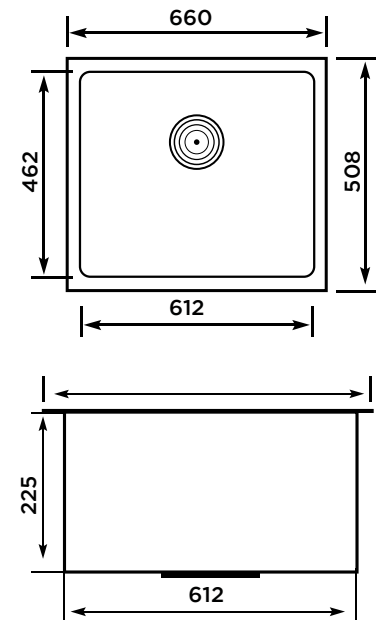

EXOTIC 18x18

Material	SS304 (Stainless Steel)
Depth	229mm / 9 Inch
Overall Size	457 x 457mm / 18 x 18
Finish	Satin
MRP	12100/- (Incl. of all taxes)

EXOTIC 20x17

Material	SS304 (Stainless Steel)
Depth	229mm / 9 Inch
Overall Size	508 X 432mm / 20 X 17
Finish	Satin
MRP	10900/- (Incl. of all taxes)

EXOTIC 21x18

Material	SS304 (Stainless Steel)
Depth	229mm / 9 Inch
Overall Size	533 X 457mm / 21 X 18
Finish	Satin
MRP	12600/- (Incl. of all taxes)

EXOTIC 24x18

Material	SS304 (Stainless Steel)
Depth	229mm / 9 Inch
Overall Size	610 X 457mm / 24 X 18
Finish	Satin
MRP	13900/- (Incl. of all taxes)

EXOTIC 26x20

Material	SS304 (Stainless Steel)
Depth	229mm / 9 Inch
Overall Size	660 X 508mm / 26 X 20
Finish	Satin
MRP	15400/- (Incl. of all taxes)

EXOTIC OPTRA 37x18

Material SS304 (Stainless Steel)
Depth 229mm / 9 Inch
Overall Size 940 X 457mm / 37X18
Finish Satin
MRP 18900/- (Incl. of all taxes)

PEARL 24x18

Material SS304 (Stainless Steel)
Depth 229mm / 9 Inch
Overall Size 610 X 457mm / 24x18
Finish Black
MRP 16700/- (Incl. of all taxes)

PEARL OPTRA 37x18

Material SS304 (Stainless Steel)
Depth 229mm / 9 Inch
Overall Size 940 X 457mm / 37x18
Finish Black
MRP 25600/- (Incl. of all taxes)