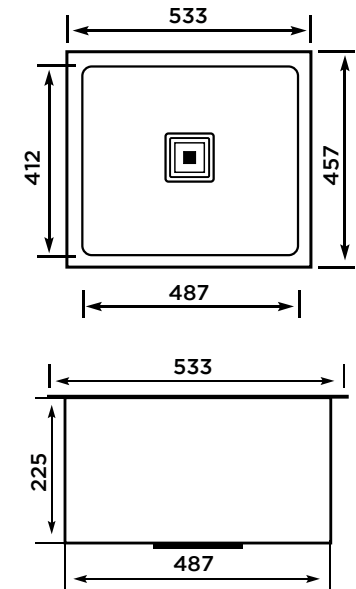

PEARL
SERIES

PEARL 20x17

Material SS304 (Stainless Steel)
Depth 229mm / 9 Inch
Overall Size 508 X 432mm / 20x17
Finish Black
MRP 13900/- (Incl. of all taxes)

PEARL 21x18

Material SS304 (Stainless Steel)
Depth 229mm / 9 Inch
Overall Size 533 X 457mm / 21x18
Finish Black
MRP 15400/- (Incl. of all taxes)

PEARL 24x18

Material SS304 (Stainless Steel)
Depth 229mm / 9 Inch
Overall Size 610 X 457mm / 24x18
Finish Black
MRP 16700/- (Incl. of all taxes)

PEARL OPTRA 37x18

Material SS304 (Stainless Steel)
Depth 229mm / 9 Inch
Overall Size 940 X 457mm / 37x18
Finish Black
MRP 25600/- (Incl. of all taxes)

PEARL OPTRA 40x20

Material SS304 (Stainless Steel)
Depth 229mm / 9 Inch
Overall Size 1016 X 500mm / 40x20
Finish Black
MRP 28900/- (Incl. of all taxes)

PEARL TUFF 37x18

Material SS304 (Stainless Steel)
Depth 229mm / 9 Inch
Overall Size 940 X 457mm / 37x18
Finish Black
MRP 21900/- (Incl. of all taxes)

PEARL CLASSIC 24x18

Material SS304 (Stainless Steel)
Depth 229mm / 9 Inch
Overall Size 610 X 457mm / 24x18
Finish Black
MRP 17500/- (Incl. of all taxes)

Resplendent in appearance.
Ravishing design . Radiance
of quality. Just immerse in
Hootic, it is a lifetime bond.