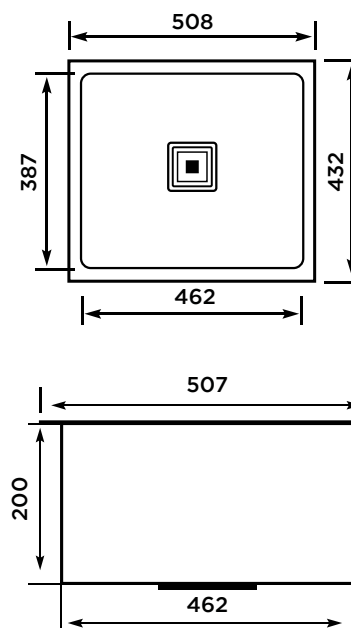

EXOTIC 26x20

Material	SS304 (Stainless Steel)
Depth	229mm / 9 Inch
Overall Size	660 X 508mm / 26 X 20
Finish	Satin
MRP	15400/- (Incl. of all taxes)

EXOTIC OPTRA 37x18

Material SS304 (Stainless Steel)
Depth 229mm / 9 Inch
Overall Size 940 X 457mm / 37X18
Finish Satin
MRP 18900/- (Incl. of all taxes)

EXOTIC TUFF 40x20

Material	SS304 (Stainless Steel)
Depth	229mm / 9 Inch
Overall Size	1016 X 508mm / 40x20
Finish	Satin
MRP	21700/- (Incl. of all taxes)

EXOTIC TUFF 46x20

Material	SS304 (Stainless Steel)
Depth	229mm / 9 Inch
Overall Size	1168 X 500mm / 46x20
Finish	Satin
MRP	26500/- (Incl. of all taxes)

PEARL
SERIES

PEARL 20x17

Material SS304 (Stainless Steel)
Depth 229mm / 9 Inch
Overall Size 508 X 432mm / 20x17
Finish Black
MRP 13900/- (Incl. of all taxes)

PEARL 21x18

Material SS304 (Stainless Steel)
Depth 229mm / 9 Inch
Overall Size 533 X 457mm / 21x18
Finish Black
MRP 15400/- (Incl. of all taxes)

PEARL 24x18

Material SS304 (Stainless Steel)
Depth 229mm / 9 Inch
Overall Size 610 X 457mm / 24x18
Finish Black
MRP 16700/- (Incl. of all taxes)

PEARL OPTRA 37x18

Material SS304 (Stainless Steel)
Depth 229mm / 9 Inch
Overall Size 940 X 457mm / 37x18
Finish Black
MRP 25600/- (Incl. of all taxes)