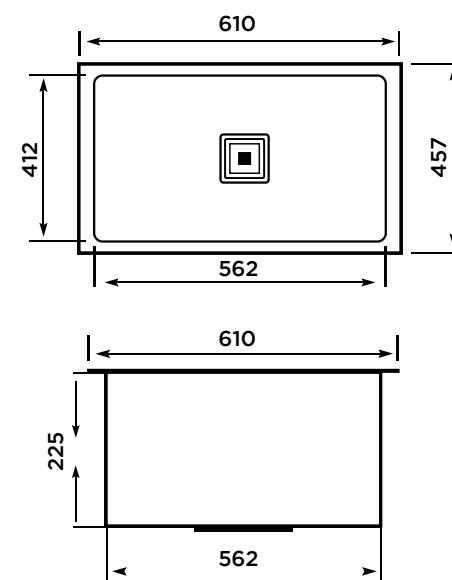

PEARL
SERIES

PEARL 20x17

Material SS304 (Stainless Steel)
Depth 229mm / 9 Inch
Overall Size 508 X 432mm / 20x17
Finish Black
MRP 13900/- (Incl. of all taxes)

PEARL 21x18

Material SS304 (Stainless Steel)
Depth 229mm / 9 Inch
Overall Size 533 X 457mm / 21x18
Finish Black
MRP 15400/- (Incl. of all taxes)

PEARL 24x18

Material SS304 (Stainless Steel)
Depth 229mm / 9 Inch
Overall Size 610 X 457mm / 24x18
Finish Black
MRP 16700/- (Incl. of all taxes)

PEARL OPTRA 37x18

Material SS304 (Stainless Steel)
Depth 229mm / 9 Inch
Overall Size 940 X 457mm / 37x18
Finish Black
MRP 25600/- (Incl. of all taxes)

PEARL OPTRA 40x20

Material SS304 (Stainless Steel)
Depth 229mm / 9 Inch
Overall Size 1016 X 500mm / 40x20
Finish Black
MRP 28900/- (Incl. of all taxes)

PEARL TUFF 37x18

Material SS304 (Stainless Steel)
Depth 229mm / 9 Inch
Overall Size 940 X 457mm / 37x18
Finish Black
MRP 21900/- (Incl. of all taxes)

PEARL CLASSIC 24x18

Material SS304 (Stainless Steel)
Depth 229mm / 9 Inch
Overall Size 610 X 457mm / 24x18
Finish Black
MRP 17500/- (Incl. of all taxes)

Resplendent in appearance.
Ravishing design . Radiance
of quality. Just immerse in
Hootic, it is a lifetime bond.