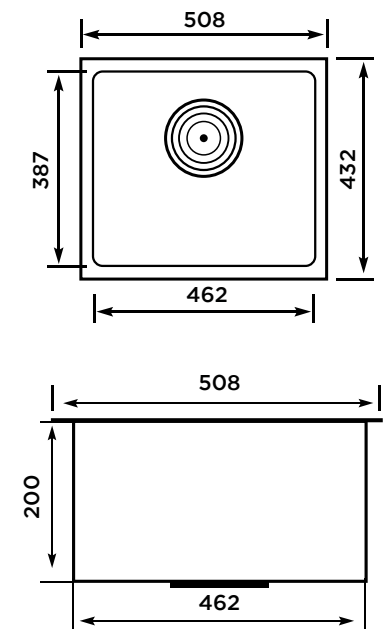

EXOTIC 18x18

Material	SS304 (Stainless Steel)
Depth	229mm / 9 Inch
Overall Size	457 x 457mm / 18 x 18
Finish	Satin
MRP	12100/- (Incl. of all taxes)

EXOTIC 20x17

Material	SS304 (Stainless Steel)
Depth	229mm / 9 Inch
Overall Size	508 X 432mm / 20 X 17
Finish	Satin
MRP	10900/- (Incl. of all taxes)

EXOTIC 21x18

Material	SS304 (Stainless Steel)
Depth	229mm / 9 Inch
Overall Size	533 X 457mm / 21 X 18
Finish	Satin
MRP	12600/- (Incl. of all taxes)

EXOTIC 24x18

Material	SS304 (Stainless Steel)
Depth	229mm / 9 Inch
Overall Size	610 X 457mm / 24 X 18
Finish	Satin
MRP	13900/- (Incl. of all taxes)

EXOTIC 26x20

Material	SS304 (Stainless Steel)
Depth	229mm / 9 Inch
Overall Size	660 X 508mm / 26 X 20
Finish	Satin
MRP	15400/- (Incl. of all taxes)

EXOTIC OPTRA 37x18

Material SS304 (Stainless Steel)
Depth 229mm / 9 Inch
Overall Size 940 X 457mm / 37X18
Finish Satin
MRP 18900/- (Incl. of all taxes)

PEARL 24x18

Material SS304 (Stainless Steel)
Depth 229mm / 9 Inch
Overall Size 610 X 457mm / 24x18
Finish Black
MRP 16700/- (Incl. of all taxes)

PEARL OPTRA 37x18

Material SS304 (Stainless Steel)
Depth 229mm / 9 Inch
Overall Size 940 X 457mm / 37x18
Finish Black
MRP 25600/- (Incl. of all taxes)