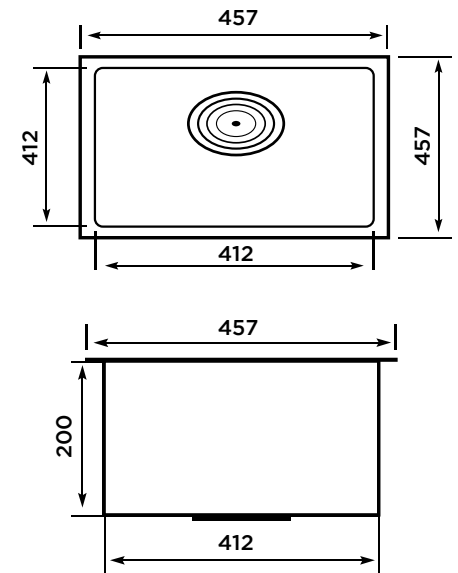

EXOTIC 18x18

Material	SS304 (Stainless Steel)
Depth	229mm / 9 Inch
Overall Size	457 x 457mm / 18 x 18
Finish	Satin
MRP	12100/- (Incl. of all taxes)

EXOTIC 20x17

Material	SS304 (Stainless Steel)
Depth	229mm / 9 Inch
Overall Size	508 X 432mm / 20 X 17
Finish	Satin
MRP	10900/- (Incl. of all taxes)

EXOTIC 21x18

Material	SS304 (Stainless Steel)
Depth	229mm / 9 Inch
Overall Size	533 X 457mm / 21 X 18
Finish	Satin
MRP	12600/- (Incl. of all taxes)

EXOTIC 24x18

Material	SS304 (Stainless Steel)
Depth	229mm / 9 Inch
Overall Size	610 X 457mm / 24 X 18
Finish	Satin
MRP	13900/- (Incl. of all taxes)

EXOTIC 26x20

Material	SS304 (Stainless Steel)
Depth	229mm / 9 Inch
Overall Size	660 X 508mm / 26 X 20
Finish	Satin
MRP	15400/- (Incl. of all taxes)

EXOTIC OPTRA 37x18

Material SS304 (Stainless Steel)
Depth 229mm / 9 Inch
Overall Size 940 X 457mm / 37X18
Finish Satin
MRP 18900/- (Incl. of all taxes)

PEARL CLASSIC 24x18

Material SS304 (Stainless Steel)
Depth 229mm / 9 Inch
Overall Size 610 X 457mm / 24x18
Finish Black
MRP 17500/- (Incl. of all taxes)

Resplendent in appearance.
Ravishing design . Radiance
of quality. Just immerse in
Hootic, it is a lifetime bond.