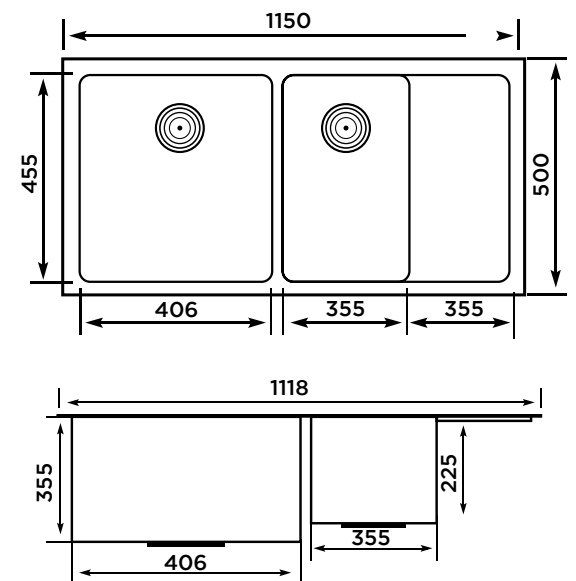

EXOTIC 26x20

Material	SS304 (Stainless Steel)
Depth	229mm / 9 Inch
Overall Size	660 X 508mm / 26 X 20
Finish	Satin
MRP	15400/- (Incl. of all taxes)

EXOTIC OPTRA 37x18

Material SS304 (Stainless Steel)
Depth 229mm / 9 Inch
Overall Size 940 X 457mm / 37X18
Finish Satin
MRP 18900/- (Incl. of all taxes)

EXOTIC OPTRA 40x20

Material SS304 (Stainless Steel)
Depth 229mm / 9 Inch
Overall Size 1016 X 508mm / 40X20
Finish Satin
MRP 22300/- (Incl. of all taxes)

EXOTIC TUFF 37x18

Material SS304 (Stainless Steel)
Depth 229mm / 9 Inch
Overall Size 940 X 457mm / 37x18
Finish Satin
MRP 18400/- (Incl. of all taxes)

PEARL
SERIES

PEARL 20x17

Material SS304 (Stainless Steel)
Depth 229mm / 9 Inch
Overall Size 508 X 432mm / 20x17
Finish Black
MRP 13900/- (Incl. of all taxes)

PEARL 21x18

Material SS304 (Stainless Steel)
Depth 229mm / 9 Inch
Overall Size 533 X 457mm / 21x18
Finish Black
MRP 15400/- (Incl. of all taxes)

PEARL 24x18

Material SS304 (Stainless Steel)
Depth 229mm / 9 Inch
Overall Size 610 X 457mm / 24x18
Finish Black
MRP 16700/- (Incl. of all taxes)

PEARL OPTRA 37x18

Material SS304 (Stainless Steel)
Depth 229mm / 9 Inch
Overall Size 940 X 457mm / 37x18
Finish Black
MRP 25600/- (Incl. of all taxes)