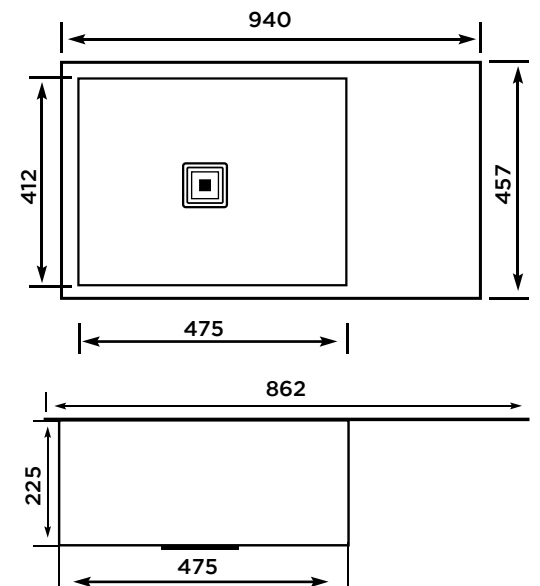

PEARL
SERIES

PEARL 20x17

Material SS304 (Stainless Steel)
Depth 229mm / 9 Inch
Overall Size 508 X 432mm / 20x17
Finish Black
MRP 13900/- (Incl. of all taxes)

PEARL 21x18

Material SS304 (Stainless Steel)
Depth 229mm / 9 Inch
Overall Size 533 X 457mm / 21x18
Finish Black
MRP 15400/- (Incl. of all taxes)

PEARL 24x18

Material SS304 (Stainless Steel)
Depth 229mm / 9 Inch
Overall Size 610 X 457mm / 24x18
Finish Black
MRP 16700/- (Incl. of all taxes)

PEARL OPTRA 37x18

Material SS304 (Stainless Steel)
Depth 229mm / 9 Inch
Overall Size 940 X 457mm / 37x18
Finish Black
MRP 25600/- (Incl. of all taxes)

PEARL OPTRA 40x20

Material SS304 (Stainless Steel)
Depth 229mm / 9 Inch
Overall Size 1016 X 500mm / 40x20
Finish Black
MRP 28900/- (Incl. of all taxes)

PEARL TUFF 37x18

Material SS304 (Stainless Steel)
Depth 229mm / 9 Inch
Overall Size 940 X 457mm / 37x18
Finish Black
MRP 21900/- (Incl. of all taxes)

PEARL CLASSIC 24x18

Material SS304 (Stainless Steel)
Depth 229mm / 9 Inch
Overall Size 610 X 457mm / 24x18
Finish Black
MRP 17500/- (Incl. of all taxes)

Resplendent in appearance.
Ravishing design . Radiance
of quality. Just immerse in
Hootic, it is a lifetime bond.