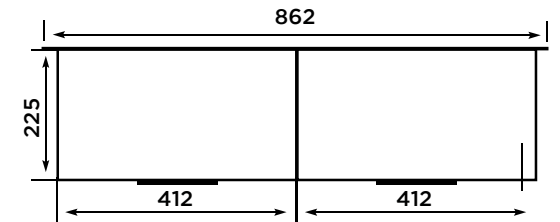

EXOTIC 18x18

Material	SS304 (Stainless Steel)
Depth	229mm / 9 Inch
Overall Size	457 x 457mm / 18 x 18
Finish	Satin
MRP	12100/- (Incl. of all taxes)

EXOTIC 20x17

Material	SS304 (Stainless Steel)
Depth	229mm / 9 Inch
Overall Size	508 X 432mm / 20 X 17
Finish	Satin
MRP	10900/- (Incl. of all taxes)

EXOTIC 21x18

Material	SS304 (Stainless Steel)
Depth	229mm / 9 Inch
Overall Size	533 X 457mm / 21 X 18
Finish	Satin
MRP	12600/- (Incl. of all taxes)

EXOTIC 24x18

Material	SS304 (Stainless Steel)
Depth	229mm / 9 Inch
Overall Size	610 X 457mm / 24 X 18
Finish	Satin
MRP	13900/- (Incl. of all taxes)

EXOTIC 26x20

Material	SS304 (Stainless Steel)
Depth	229mm / 9 Inch
Overall Size	660 X 508mm / 26 X 20
Finish	Satin
MRP	15400/- (Incl. of all taxes)

EXOTIC OPTRA 37x18

Material SS304 (Stainless Steel)
Depth 229mm / 9 Inch
Overall Size 940 X 457mm / 37X18
Finish Satin
MRP 18900/- (Incl. of all taxes)

EXOTIC OPTRA 40x20

Material SS304 (Stainless Steel)
Depth 229mm / 9 Inch
Overall Size 1016 X 508mm / 40X20
Finish Satin
MRP 22300/- (Incl. of all taxes)

EXOTIC TUFF 37x18

Material SS304 (Stainless Steel)
Depth 229mm / 9 Inch
Overall Size 940 X 457mm / 37x18
Finish Satin
MRP 18400/- (Incl. of all taxes)