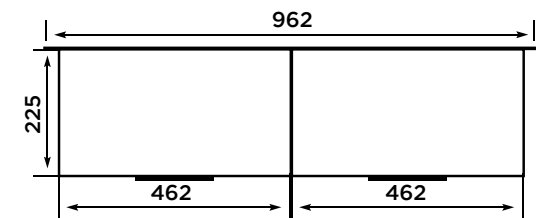

EXOTIC 18x18

Material	SS304 (Stainless Steel)
Depth	229mm / 9 Inch
Overall Size	457 x 457mm / 18 x 18
Finish	Satin
MRP	12100/- (Incl. of all taxes)

EXOTIC 20x17

Material	SS304 (Stainless Steel)
Depth	229mm / 9 Inch
Overall Size	508 X 432mm / 20 X 17
Finish	Satin
MRP	10900/- (Incl. of all taxes)

EXOTIC 21x18

Material	SS304 (Stainless Steel)
Depth	229mm / 9 Inch
Overall Size	533 X 457mm / 21 X 18
Finish	Satin
MRP	12600/- (Incl. of all taxes)

EXOTIC 24x18

Material	SS304 (Stainless Steel)
Depth	229mm / 9 Inch
Overall Size	610 X 457mm / 24 X 18
Finish	Satin
MRP	13900/- (Incl. of all taxes)

EXOTIC 26x20

Material	SS304 (Stainless Steel)
Depth	229mm / 9 Inch
Overall Size	660 X 508mm / 26 X 20
Finish	Satin
MRP	15400/- (Incl. of all taxes)

EXOTIC OPTRA 37x18

Material SS304 (Stainless Steel)
Depth 229mm / 9 Inch
Overall Size 940 X 457mm / 37X18
Finish Satin
MRP 18900/- (Incl. of all taxes)

EXOTIC OPTRA 40x20

Material SS304 (Stainless Steel)
Depth 229mm / 9 Inch
Overall Size 1016 X 508mm / 40X20
Finish Satin
MRP 22300/- (Incl. of all taxes)

EXOTIC TUFF 37x18

Material SS304 (Stainless Steel)
Depth 229mm / 9 Inch
Overall Size 940 X 457mm / 37x18
Finish Satin
MRP 18400/- (Incl. of all taxes)