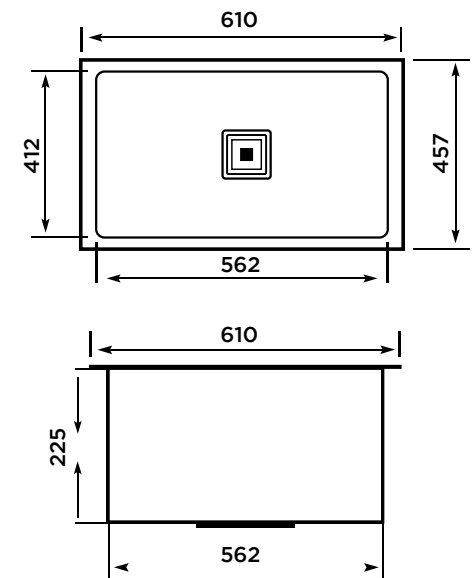

PEARL 24x18

Material SS304 (Stainless Steel)
Depth 229mm / 9 Inch
Overall Size 610 X 457mm / 24x18
Finish Black
MRP 16700/- (Incl. of all taxes)

PEARL OPTRA 37x18

Material SS304 (Stainless Steel)
Depth 229mm / 9 Inch
Overall Size 940 X 457mm / 37x18
Finish Black
MRP 25600/- (Incl. of all taxes)

PEARL OPTRA 40x20

Material SS304 (Stainless Steel)
Depth 229mm / 9 Inch
Overall Size 1016 X 500mm / 40x20
Finish Black
MRP 28900/- (Incl. of all taxes)

PEARL TUFF 37x18

Material SS304 (Stainless Steel)
Depth 229mm / 9 Inch
Overall Size 940 X 457mm / 37x18
Finish Black
MRP 21900/- (Incl. of all taxes)

PEARL TUFF 40x20

Material SS304 (Stainless Steel)
Depth 229mm / 9 Inch
Overall Size 1016 X 500mm / 40x20
Finish Black
MRP 25900/- (Incl. of all taxes)

PEARL CLASSIC 21x18

Material SS304 (Stainless Steel)
Depth 229mm / 9 Inch
Overall Size 533 X 457mm / 21x18
Finish Black
MRP 16500/- (Incl. of all taxes)

PEARL CLASSIC 24x18

Material SS304 (Stainless Steel)
Depth 229mm / 9 Inch
Overall Size 610 X 457mm / 24x18
Finish Black
MRP 17500/- (Incl. of all taxes)

Resplendent in appearance.
Ravishing design . Radiance
of quality. Just immerse in
Hootic, it is a lifetime bond.