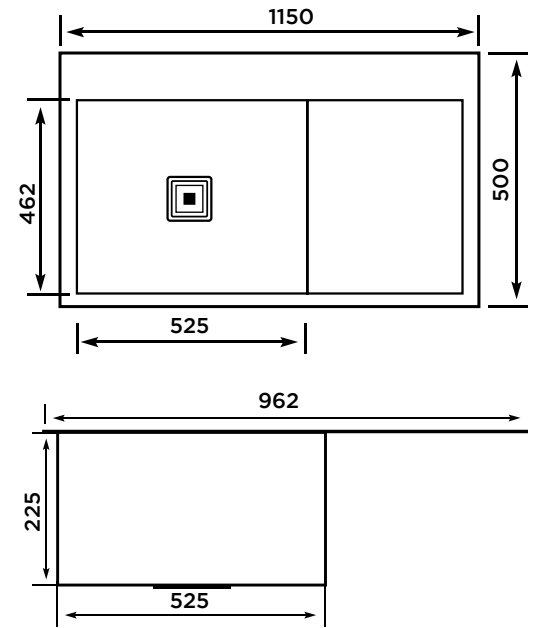

PEARL TUFF 40x20

Material SS304 (Stainless Steel)
Depth 229mm / 9 Inch
Overall Size 1016 X 500mm / 40x20
Finish Black
MRP 25900/- (Incl. of all taxes)

PEARL CLASSIC 21x18

Material SS304 (Stainless Steel)
Depth 229mm / 9 Inch
Overall Size 533 X 457mm / 21x18
Finish Black
MRP 16500/- (Incl. of all taxes)

PEARL CLASSIC 24x18

Material SS304 (Stainless Steel)
Depth 229mm / 9 Inch
Overall Size 610 X 457mm / 24x18
Finish Black
MRP 17500/- (Incl. of all taxes)