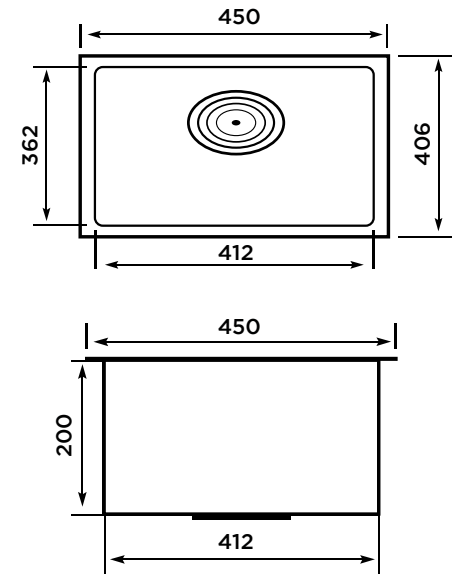

QUALITY THAT RULES

The stable base and unique built of Hootic sinks are its sheer craftsmanship. It is evident at its first glance and experiential as the time goes by.

EXOTIC
SERIES

EXOTIC 18x16

Material	SS304 (Stainless Steel)
Depth	203mm / 8 Inch
Overall Size	457 x 406mm / 18 x 16
Finish	Satin
MRP	9200/- (Incl. of all taxes)

EXOTIC 18x18

Material	SS304 (Stainless Steel)
Depth	229mm / 9 Inch
Overall Size	457 x 457mm / 18 x 18
Finish	Satin
MRP	12100/- (Incl. of all taxes)

EXOTIC 20x17

Material	SS304 (Stainless Steel)
Depth	229mm / 9 Inch
Overall Size	508 X 432mm / 20 X 17
Finish	Satin
MRP	10900/- (Incl. of all taxes)

EXOTIC 21x18

Material	SS304 (Stainless Steel)
Depth	229mm / 9 Inch
Overall Size	533 X 457mm / 21 X 18
Finish	Satin
MRP	12600/- (Incl. of all taxes)

EXOTIC 24x18

Material	SS304 (Stainless Steel)
Depth	229mm / 9 Inch
Overall Size	610 X 457mm / 24 X 18
Finish	Satin
MRP	13900/- (Incl. of all taxes)

EXOTIC 26x20

Material	SS304 (Stainless Steel)
Depth	229mm / 9 Inch
Overall Size	660 X 508mm / 26 X 20
Finish	Satin
MRP	15400/- (Incl. of all taxes)

EXOTIC OPTRA 37x18

Material SS304 (Stainless Steel)
Depth 229mm / 9 Inch
Overall Size 940 X 457mm / 37X18
Finish Satin
MRP 18900/- (Incl. of all taxes)