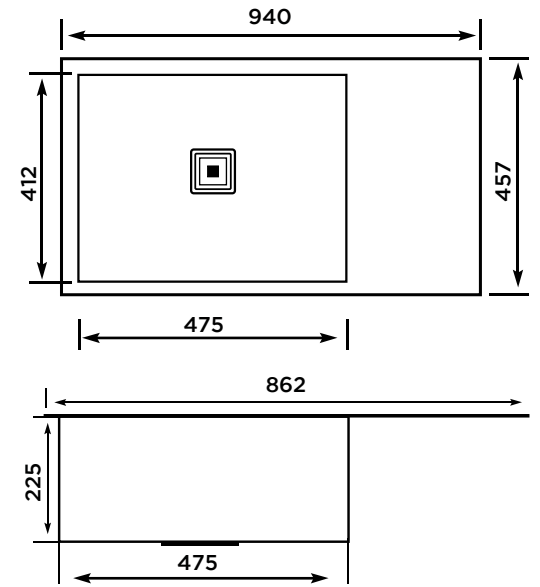

PEARL
SERIES

PEARL 20x17

Material SS304 (Stainless Steel)
Depth 229mm / 9 Inch
Overall Size 508 X 432mm / 20x17
Finish Black
MRP 13900/- (Incl. of all taxes)

PEARL 21x18

Material SS304 (Stainless Steel)
Depth 229mm / 9 Inch
Overall Size 533 X 457mm / 21x18
Finish Black
MRP 15400/- (Incl. of all taxes)

PEARL 24x18

Material SS304 (Stainless Steel)
Depth 229mm / 9 Inch
Overall Size 610 X 457mm / 24x18
Finish Black
MRP 16700/- (Incl. of all taxes)

PEARL OPTRA 37x18

Material SS304 (Stainless Steel)
Depth 229mm / 9 Inch
Overall Size 940 X 457mm / 37x18
Finish Black
MRP 25600/- (Incl. of all taxes)

PEARL OPTRA 40x20

Material SS304 (Stainless Steel)
Depth 229mm / 9 Inch
Overall Size 1016 X 500mm / 40x20
Finish Black
MRP 28900/- (Incl. of all taxes)

PEARL TUFF 37x18

Material SS304 (Stainless Steel)
Depth 229mm / 9 Inch
Overall Size 940 X 457mm / 37x18
Finish Black
MRP 21900/- (Incl. of all taxes)

PEARL CLASSIC 24x18

Material SS304 (Stainless Steel)
Depth 229mm / 9 Inch
Overall Size 610 X 457mm / 24x18
Finish Black
MRP 17500/- (Incl. of all taxes)

Resplendent in appearance.
Ravishing design . Radiance
of quality. Just immerse in
Hootic, it is a lifetime bond.