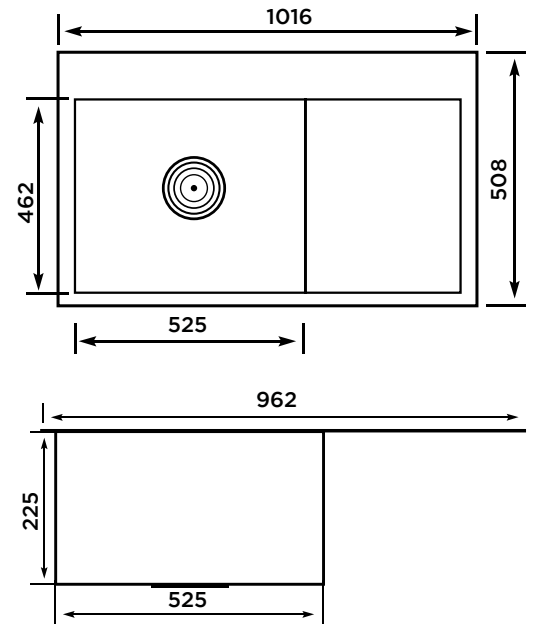

EXOTIC TUFF 40x20

Material	SS304 (Stainless Steel)
Depth	229mm / 9 Inch
Overall Size	1016 X 508mm / 40x20
Finish	Satin
MRP	21700/- (Incl. of all taxes)